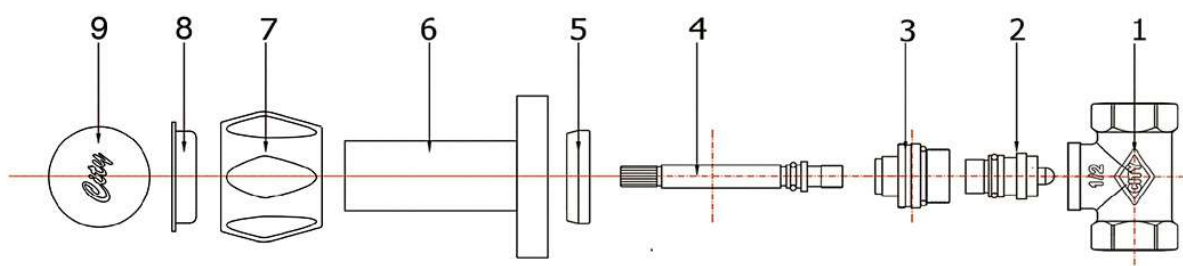

# FORGING BRASS CONCEALED STOP COCK (DIAMOND HANDLE)

MATERIAL		
Part	Part Name	Material
1	Body	Brass
2	Stopper	Brass
3	Bonnect	Brass
4	Stem	Brass

Part	Part Name	Material
5	Flange Rubber	N.B.R
6	Spinder Cover	Zinc Alloy Chrome Finish
7	Diamond Handle	Zinc Alloy Chrome Finish
8	Blue Color Cover	ABS
9	Cover Cap	ABS Chrome Finish

DIMENSION			
SIZE	A	B	C
1/2"	83.0	112.0	50.0
3/4"	83.0	125.0	60.0
1"	83.0	130.0	70.0

**SPAN**

**BUATAN MALAYSIA  
MADE IN MALAYSIA**

**WELL-BUILT ALLOY INDUSTRIES SDN BHD**

No 5, Jalan Riang 24, Taman Gembira, 81200 Johor Bahru, Johor, Malaysia.