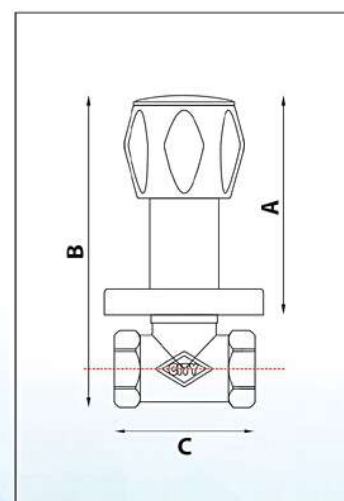

# FORGING BRASS CONCEALED STOP COCK (DIAMOND HANDLE)

MATERIAL		
Part	Part Name	Material
1	Body	Brass
2	Stopper	Brass
3	Bonnect	Brass
4	Stem	Brass

Part	Part Name	Material
5	Flange Rubber	N.B.R
6	Spinder Cover	Zinc Alloy Chrome Finish
7	Diamond Handle	Zinc Alloy Chrome Finish
8	Blue Color Cover	ABS
9	Cover Cap	ABS Chrome Finish

DIMENSION			
SIZE	A	B	C
1/2"	83.0	112.0	50.0
3/4"	83.0	125.0	60.0
1"	83.0	130.0	70.0

**SPAN**

**BUATAN MALAYSIA  
MADE IN MALAYSIA**

**WELL-BUILT ALLOY INDUSTRIES SDN BHD**

No 5, Jalan Riang 24, Taman Gembira, 81200 Johor Bahru, Johor, Malaysia.